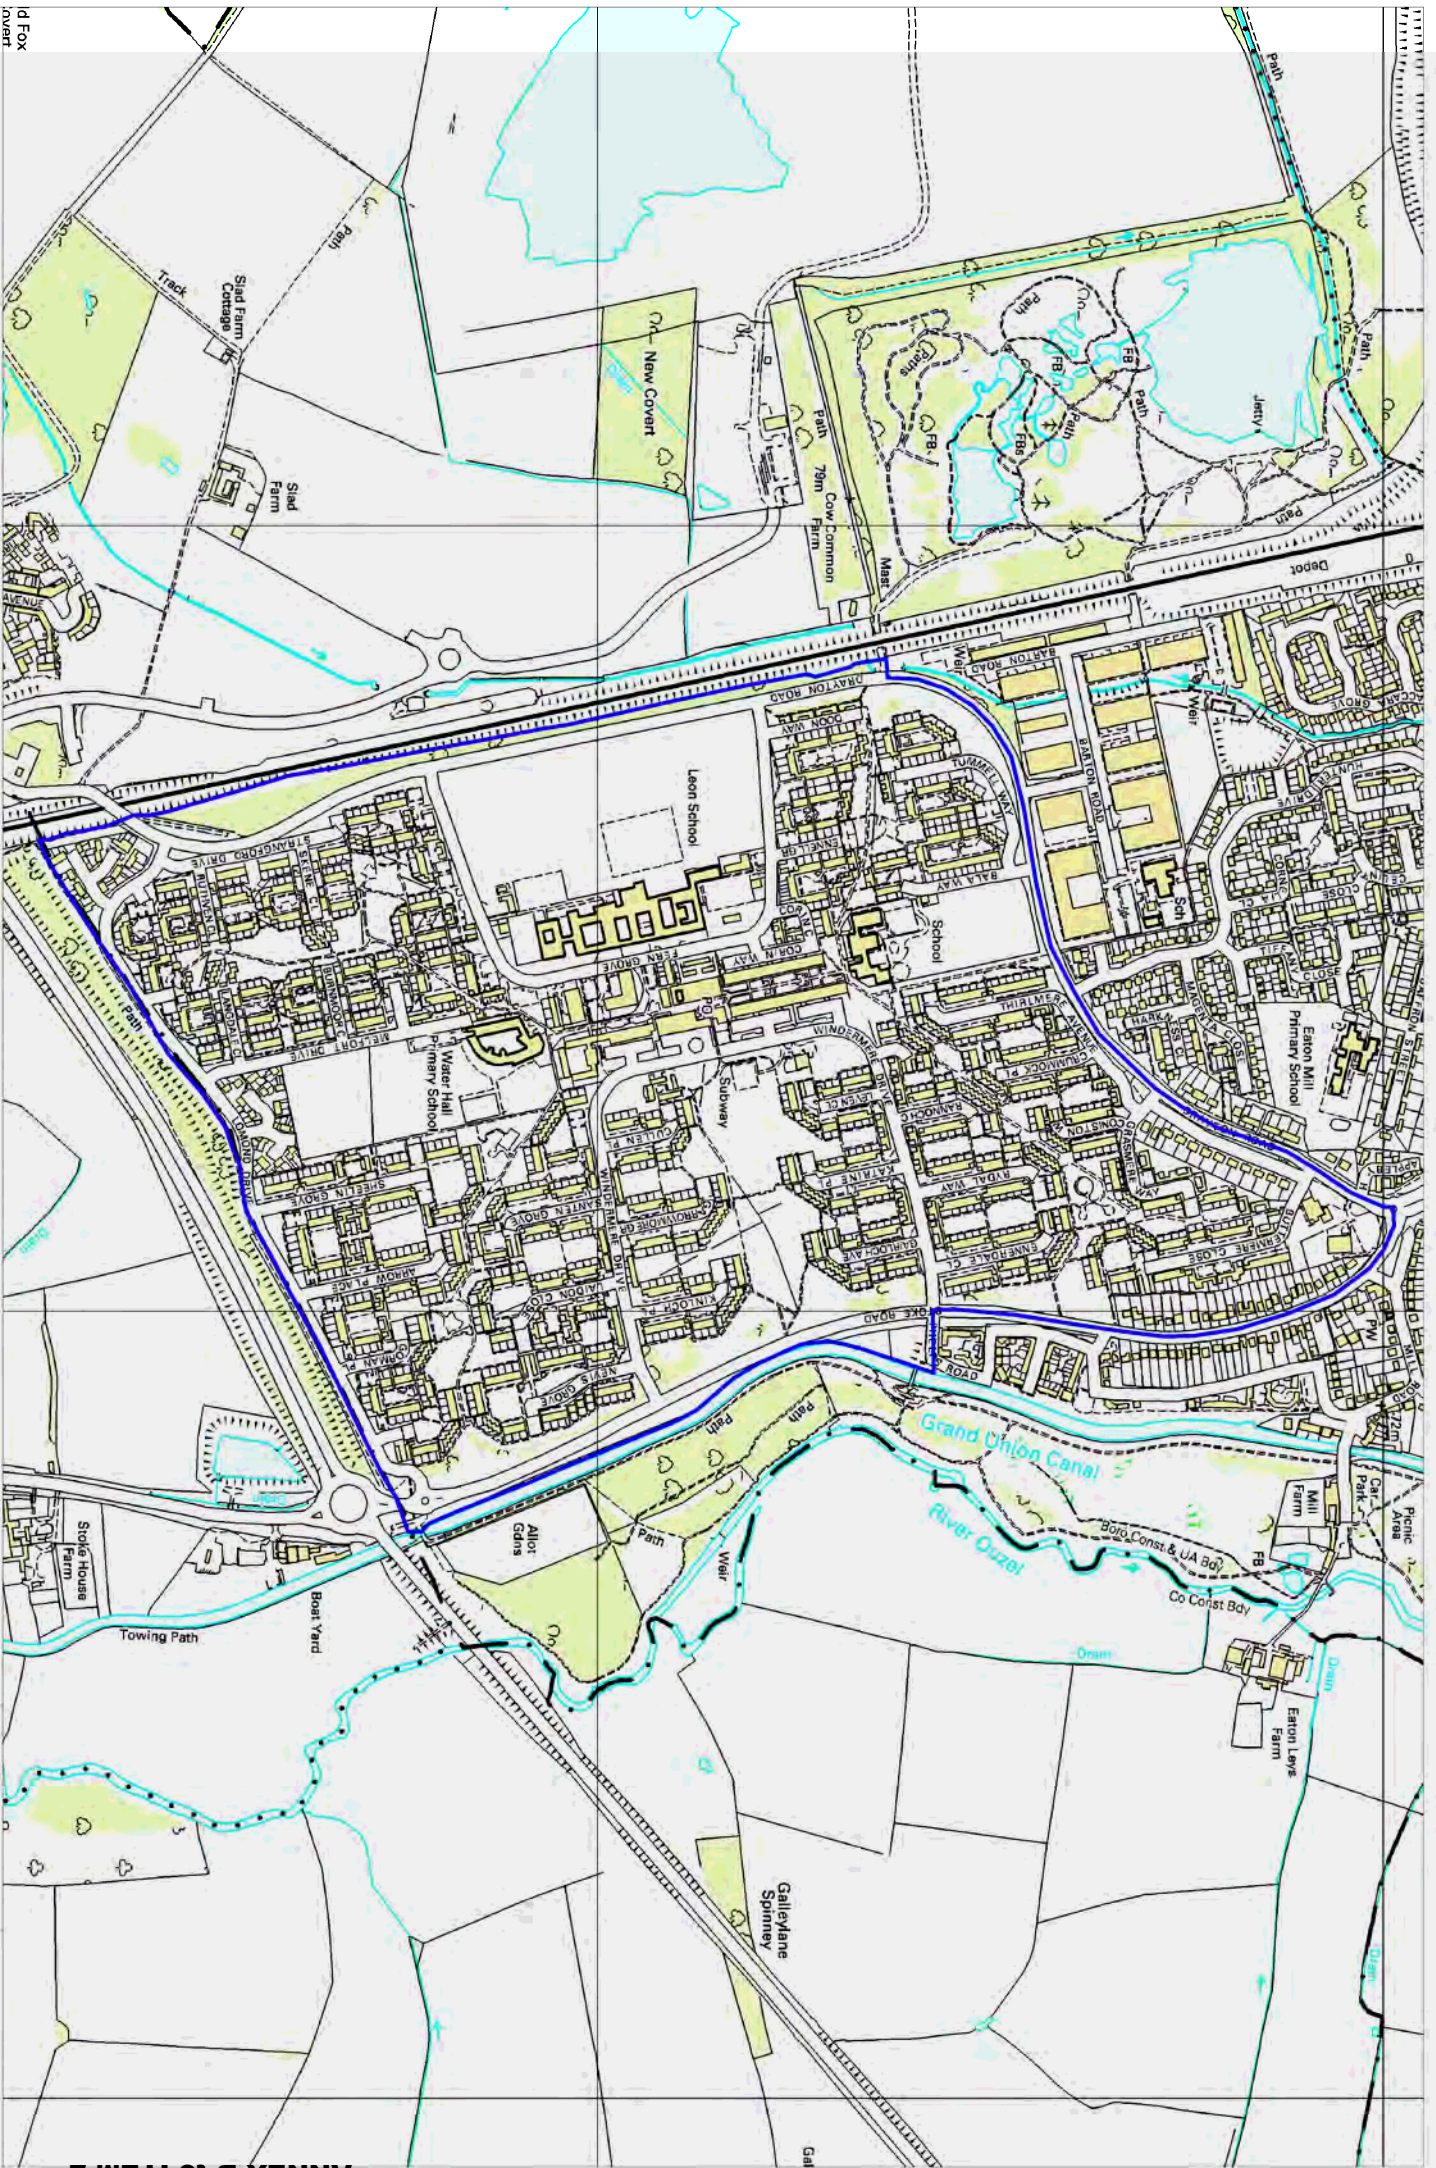

# Lakes Estate Proposed Neighbourhood Plan Area

1:6,800